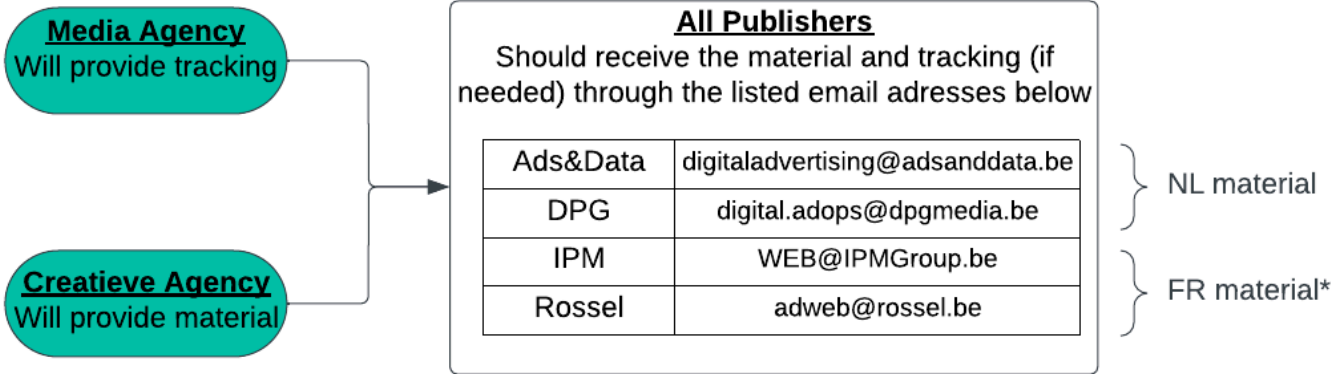

1. **Material delivery flow**
2. **Technical specifications overview**
3. **Sites & language overview**

An NP campaign is a campaign that runs on multiple websites hosted by different publishers and organized by multiple teams.

All material should be delivered at least 5 working days to all parties noted in the material flow in the first chapter of this document.

Strict adherence to these guidelines is therefore necessary to avoid any delays and for all publishers to be able to guarantee a timely start and delivery of your campaign.

1. Material delivery flow

All material should be delivered **at least 5 working days before the start of the campaign to all publishers**

*At Rossel for the Grenzecho site material can also be delivered in German but this is no obligation