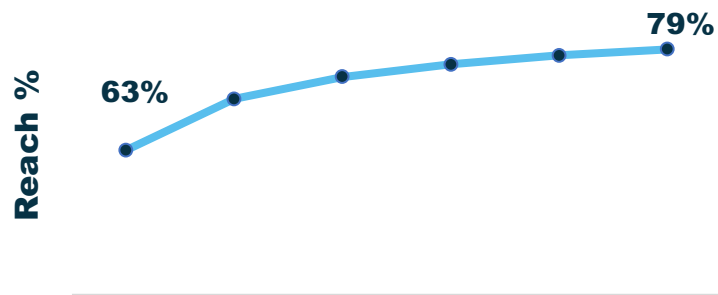

NP WEEK

A FULL WEEK OF HIGHLIGHT FOR YOUR BRAND

FACTS

- A huge reach **7,7 M** readers every week !
- Make a daily appointment with our readers from Monday to Saturday
- Strong print & digital performances guaranteed
- Boost the frequency to boost your reach

FIGURES