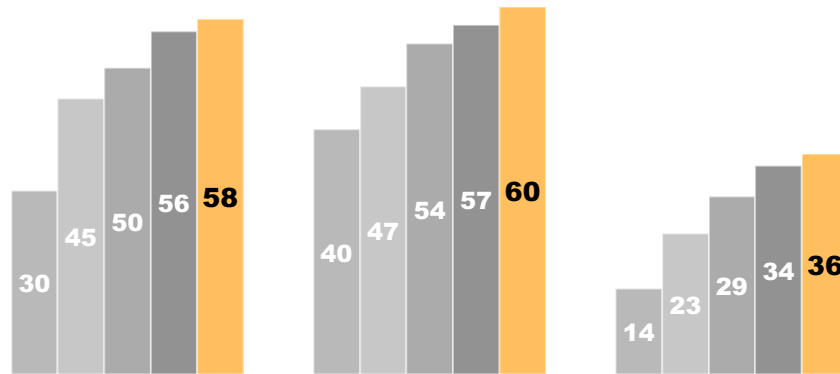

NP INSERT

THE BEST CONTEXT TO INSERT YOUR MESSAGE

FACTS

Qualitative & trustworthy news context

Massive reach

Guaranteed day of appearance

Exclusivity within your sector

No clutter

FIGURES

RATES

■ < 25%   ■ 25% < 50%   ■ 50% < 100%   ■ 100%   ■ INSERT

RECOGNITION

ATTRIBUTION

EFFECTIVE SCORE

FORMATS

NP insert	€ 128 600*
1 246 500 copies print + pdf version	€ 109 310

* = gross budget, portal costs to be added, price and number of copies can vary depending on the chosen date.

Gross Rates | Net net rates